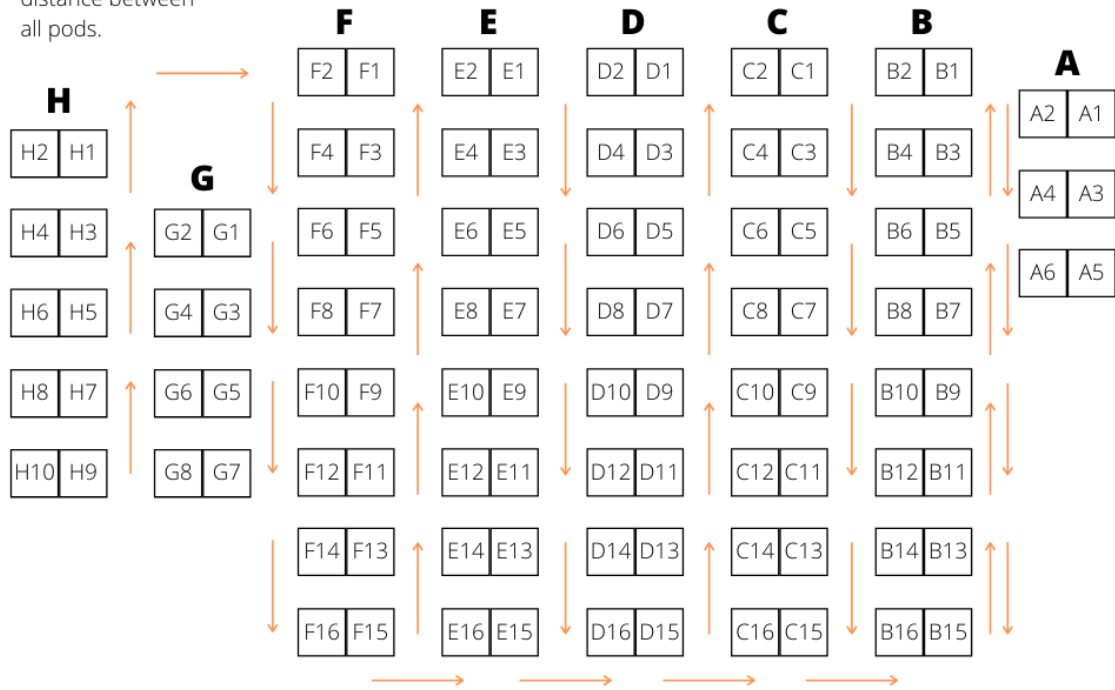

Main Hall

There will be a minimum of 1.5m distance between all pods.

Balcony

There will be a minimum of 1.5m distance between all pods.

Front of balcony